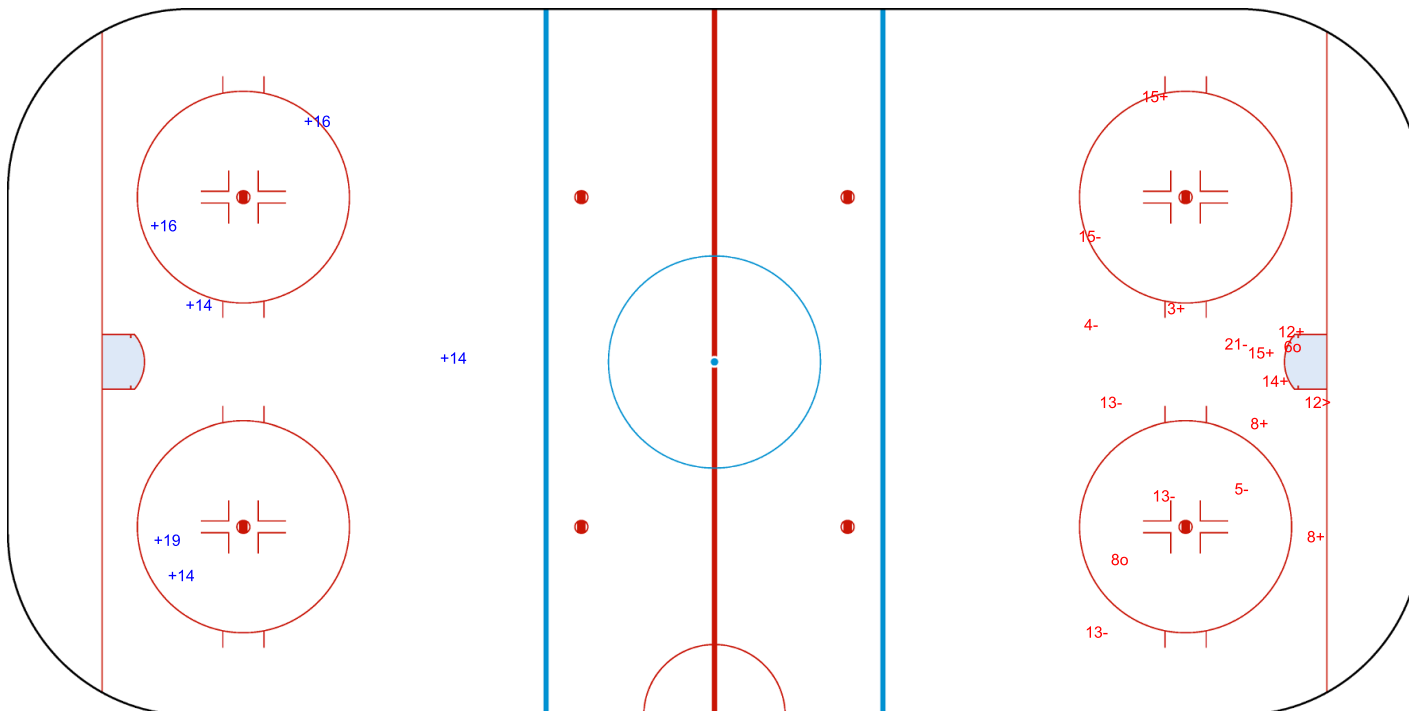

SHOT CHART  
TPE - KOR

Shots by TPE  
Goals (o): 1    SSG (+): 6  
SSP (<): 0    SPG (-): 4

GK 1 of KOR

KOR → 1st Period ← TPE

Shots by KOR  
Goals (o): 1    SSG (+): 10  
SSP (>): 0    SPG (-): 3

GK 1 of TPE

Shots by KOR

Goals (o): 0    SSG (+): 6

SSP (<): 0    SPG (-): 0

GK 1 of TPE

2nd Period

Shots by TPE

Goals (o): 2    SSG (+): 7

SSP (>): 1    SPG (-): 7

GK 1 of KOR

GK 25 of KOR

Shots by TPE

Goals (o): 1    SSG (+): 7  
SSP (<): 0    SPG (-): 0

GK 25 of KOR

KOR → 3rd Period ← TPE

Shots by KOR

Goals (o): 0    SSG (+): 11  
SSP (>): 0    SPG (-): 2