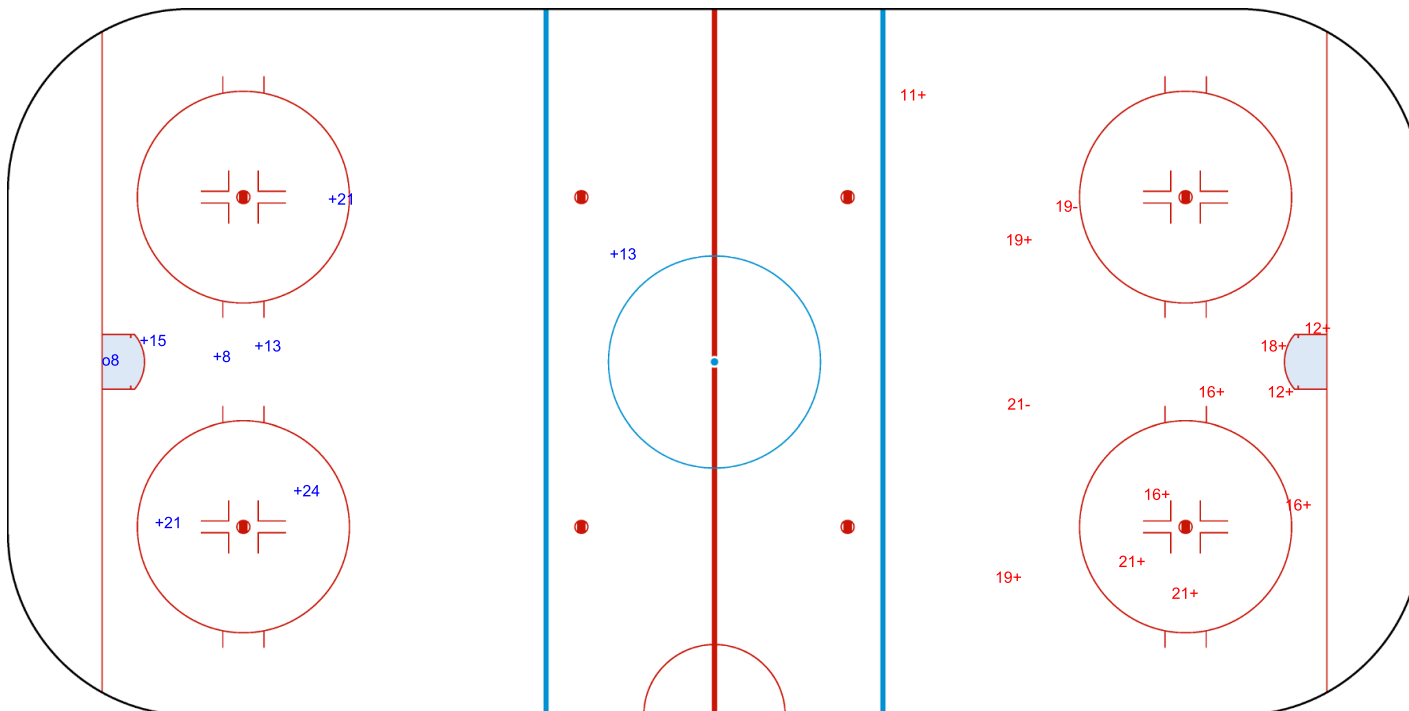

GK 1 of KOR

GK 25 of KOR

Shots by TPE

Goals (o): 1    SSG (+): 7  
SSP (<): 0    SPG (-): 0

GK 25 of KOR

KOR → 3rd Period ← TPE

Shots by KOR

Goals (o): 0    SSG (+): 11  
SSP (>): 0    SPG (-): 2

GK 1 of TPE

Legend:		
<b>GK</b>	Goalkeeper	
<b>SPG</b>	Shots past goal	
<b>SSG</b>	Shots saved by goalkeeper	
<b>SSP</b>	Shots saved by player	