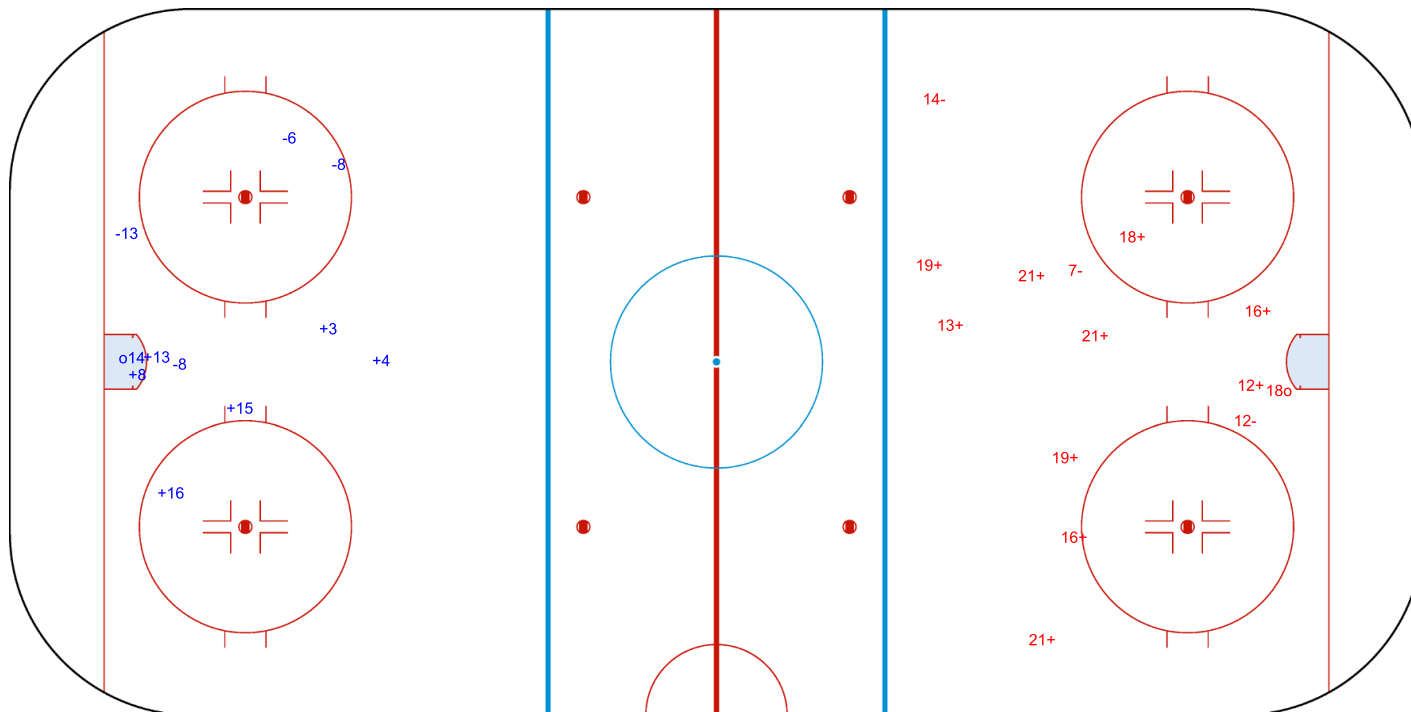

SHOT CHART  
TPE - KOR

Shots by TPE  
Goals (o): 1    SSG (+): 6  
SSP (<): 0    SPG (-): 4

GK 1 of KOR

KOR → 1st Period ← TPE

Shots by KOR  
Goals (o): 1    SSG (+): 10  
SSP (>): 0    SPG (-): 3

GK 1 of TPE

Shots by KOR

Goals (o): 0    SSG (+): 6

SSP (<): 0    SPG (-): 0

GK 1 of TPE

2nd Period

Shots by TPE

Goals (o): 2    SSG (+): 7

SSP (>): 1    SPG (-): 7