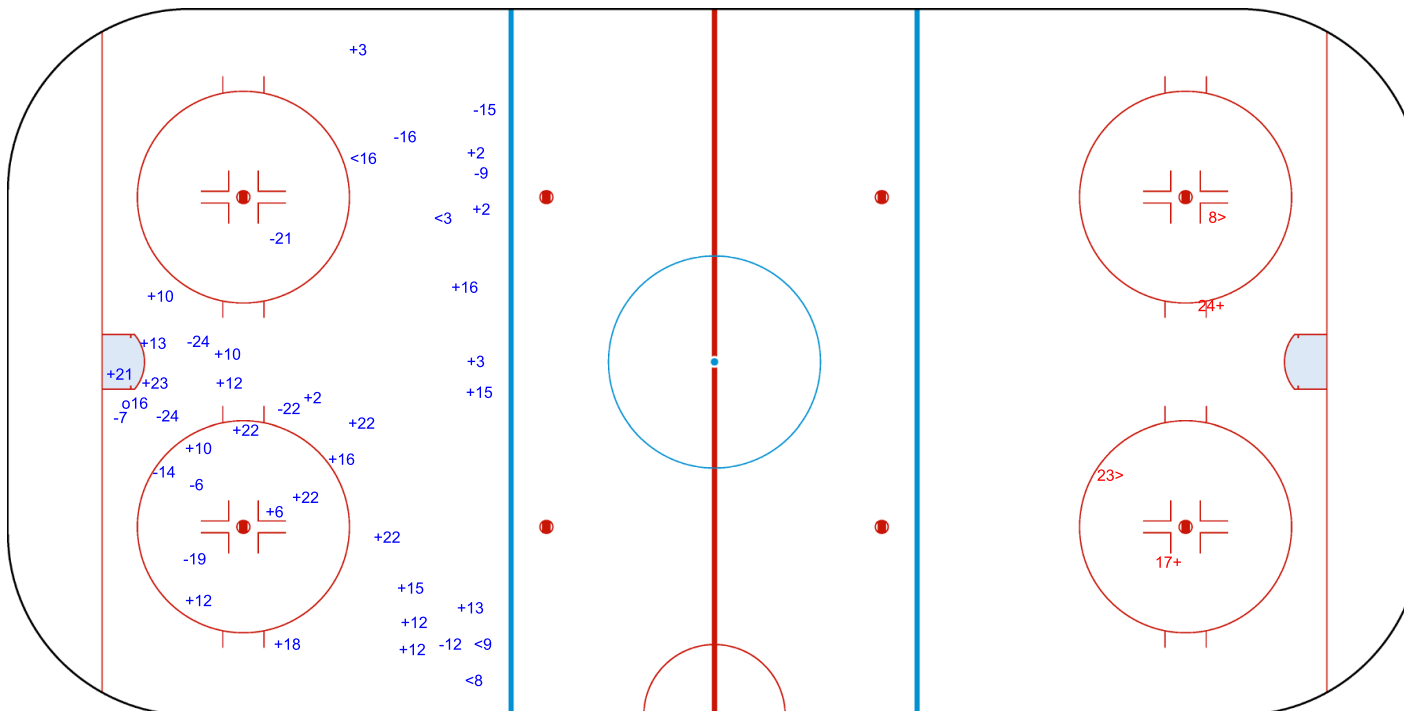

GK 25 of NED

3rd Period

Shots by NED

Goals (o): 0    SSG (+): 2  
SSP (>): 2    SPG (-): 0

GK 20 of POL

Legend:	
<b>GK</b>	Goalkeeper
<b>SPG</b>	Shots past goal
<b>SSG</b>	Shots saved by goalkeeper
<b>SSP</b>	Shots saved by player