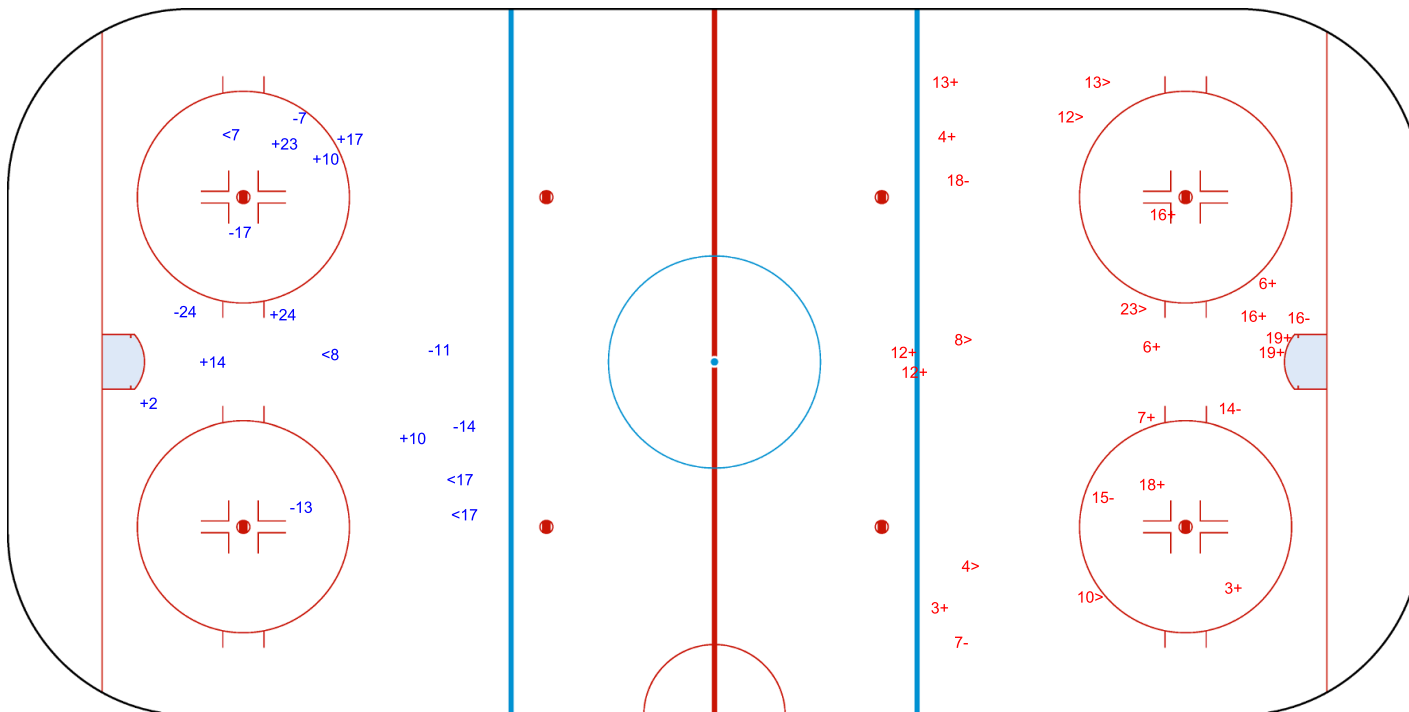

Goals (o): 0    SSG (+): 7  
SSP (<): 4    SPG (-): 6

GK 20 of POL

2nd Period

Shots by POL

Goals (o): 0    SSG (+): 14  
SSP (>): 6    SPG (-): 5

GK 25 of NED

Shots by POL

Goals (o): 1    SSG (+): 26  
SSP (<): 4    SPG (-): 12