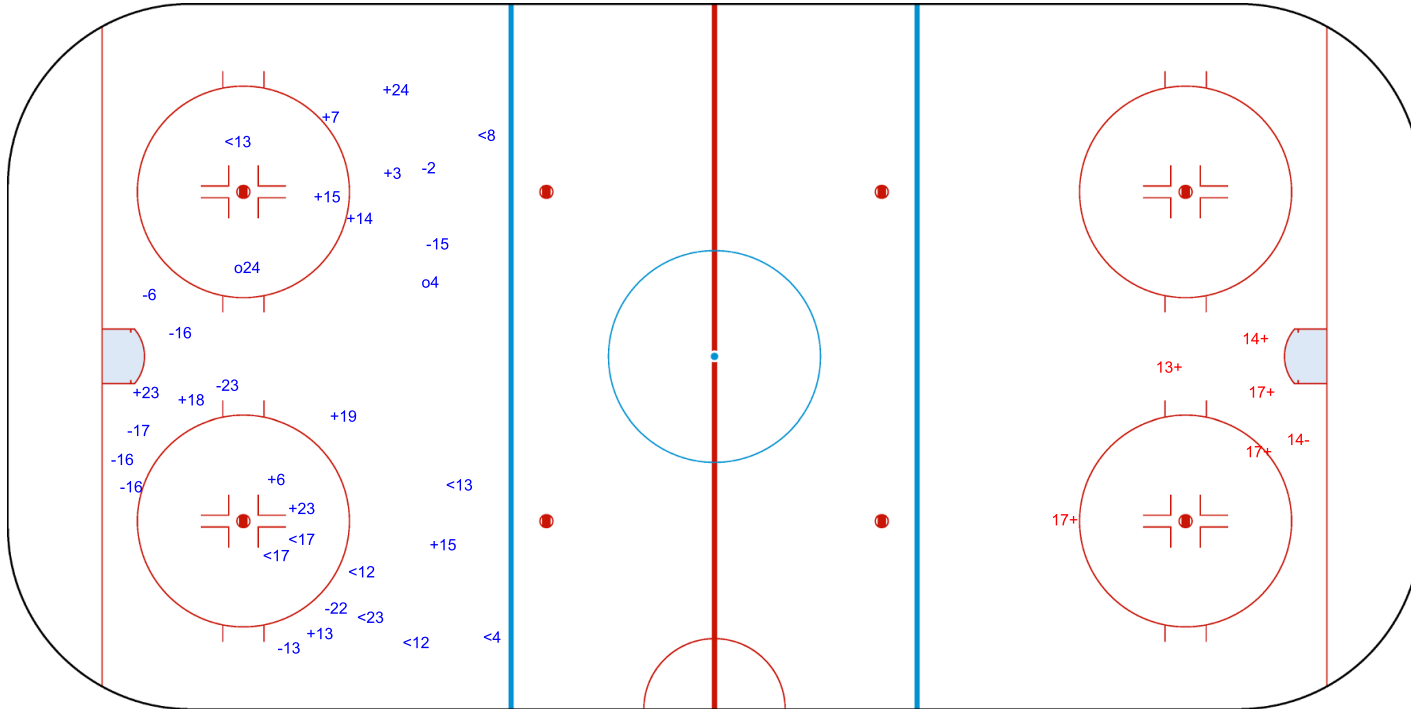

SHOT CHART  
NED - POL

Shots by POL  
Goals (o): 2  
SSP (<): 9  
SSG (+): 12  
SPG (-): 10

GK 25 of NED

1st Period

Shots by NED  
Goals (o): 0  
SSP (>): 0  
SSG (+): 5  
SPG (-): 1

GK 20 of POL

Shots by NED