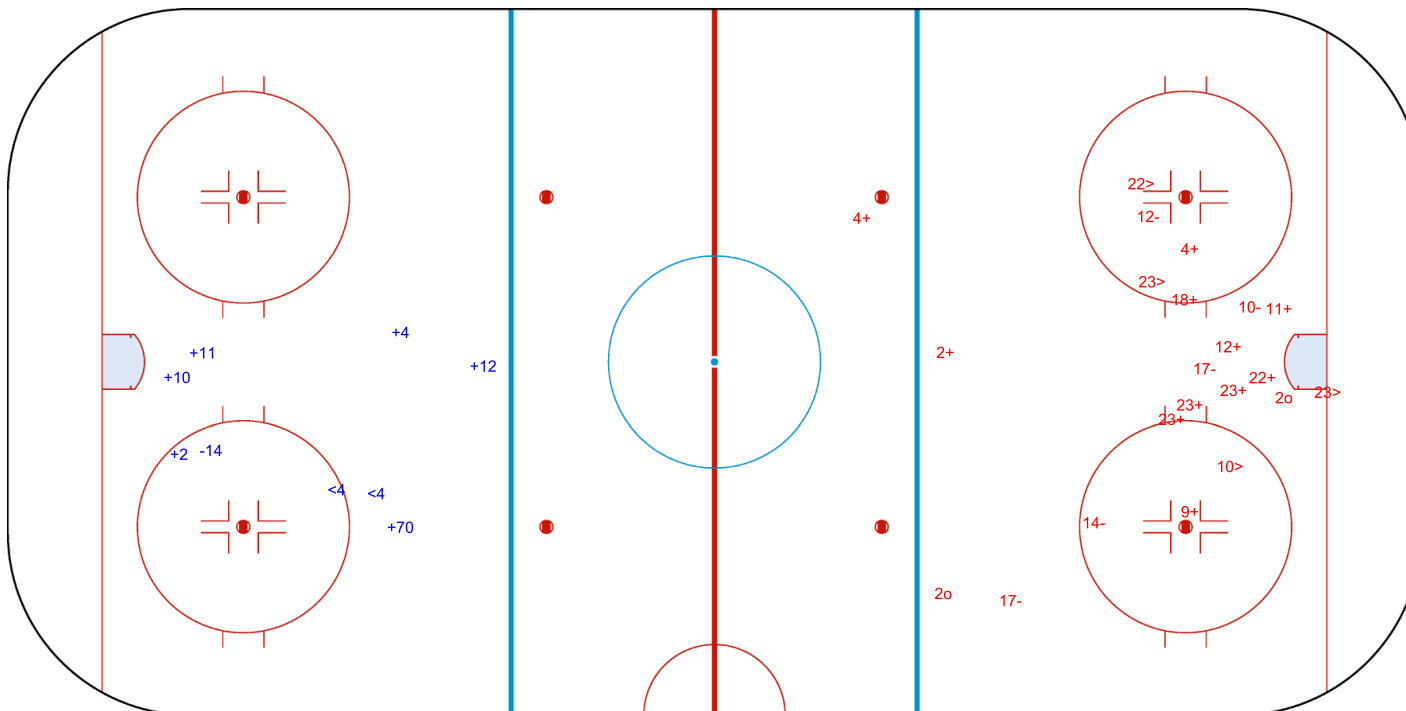

GK 25 of GBR

Shots by CRO

Goals (o): 0    SSG (+): 6  
SSP (<): 2    SPG (-): 1

GK 25 of GBR

3rd Period

Shots by GBR

Goals (o): 2    SSG (+): 11  
SSP (>): 4    SPG (-): 5

GK 1 of CRO

Legend:	
<b>GK</b>	Goalkeeper
<b>SPG</b>	Shots past goal
<b>SSG</b>	Shots saved by goalkeeper
<b>SSP</b>	Shots saved by player