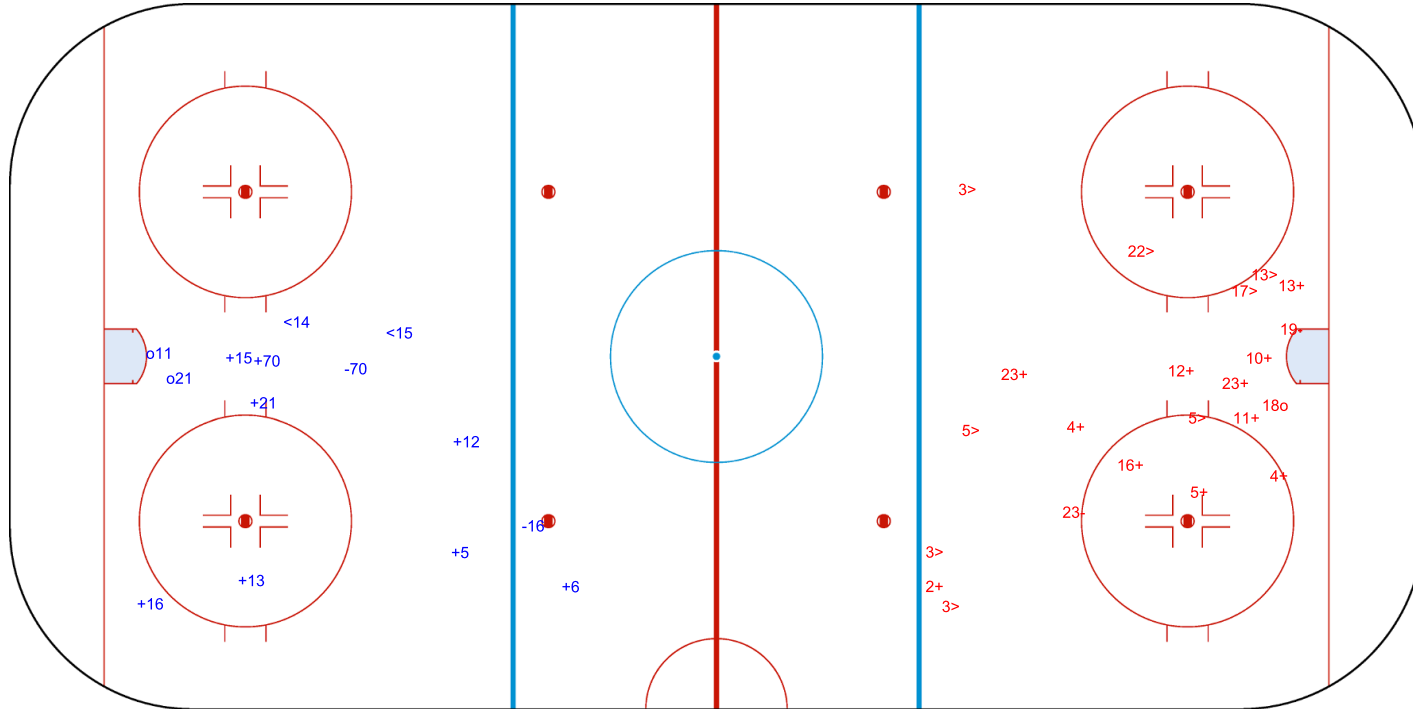

SHOT CHART  
CRO - GBR

Shots by CRO  
Goals (o): 2      SSG (+): 8  
SSP (-): 2      SPG (-): 2

GK 25 of GBR

GBR → 1st Period ← CRO

Shots by GBR  
Goals (o): 1      SSG (+): 11  
SSP (>): 8      SPG (-): 2

GK 1 of CRO

Shots by GBR

Goals (o): 1    SSG (+): 16  
SSP (<): 2    SPG (-): 9

o19

GK 1 of CRO

2nd Period

Shots by CRO

Goals (o): 0    SSG (+): 4  
SSP (>): 5    SPG (-): 3