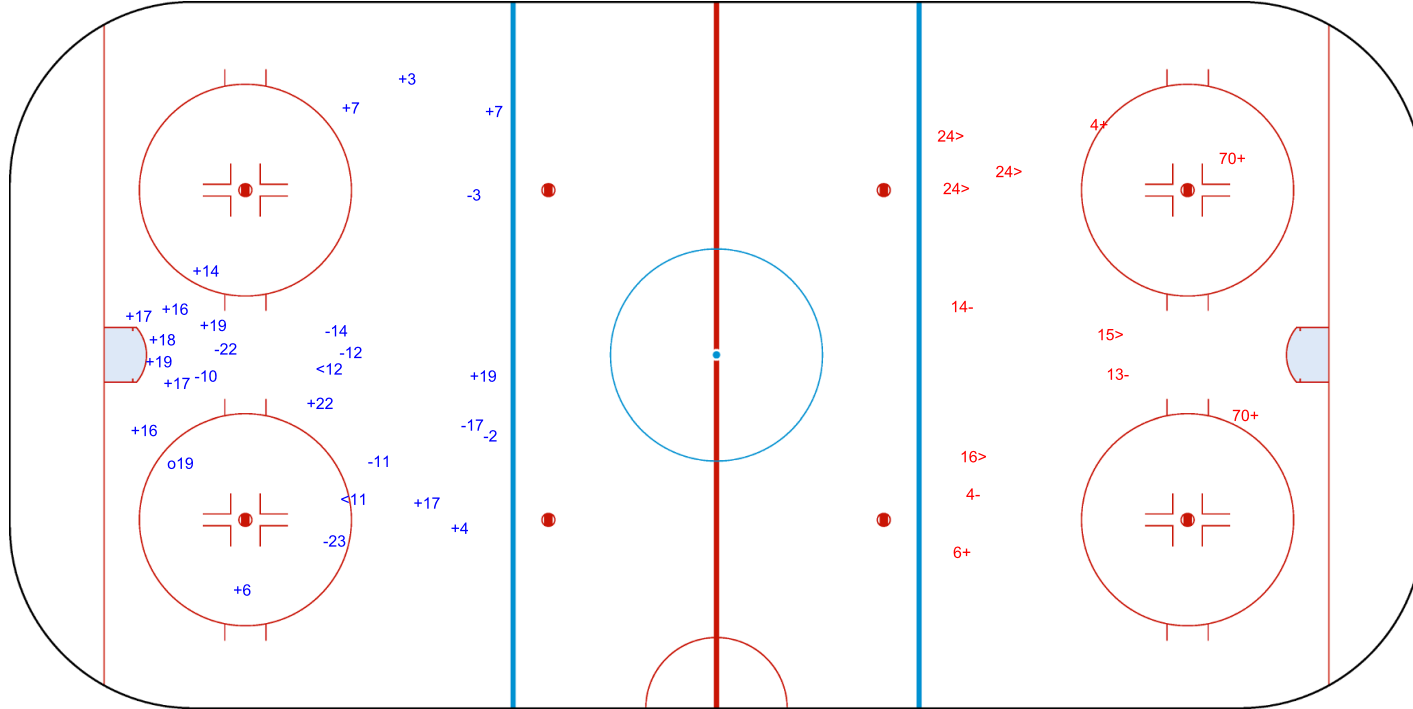

SHOT CHART  
CRO - GBR

Shots by CRO  
Goals (o): 2      SSG (+): 8  
SSP (-): 2      SPG (-): 2

GK 25 of GBR

GBR → 1st Period ← CRO

Shots by GBR  
Goals (o): 1      SSG (+): 11  
SSP (>): 8      SPG (-): 2

GK 1 of CRO

Shots by GBR

Goals (o): 1    SSG (+): 16  
SSP (<): 2    SPG (-): 9

o19

GK 1 of CRO

2nd Period

Shots by CRO

Goals (o): 0    SSG (+): 4  
SSP (>): 5    SPG (-): 3