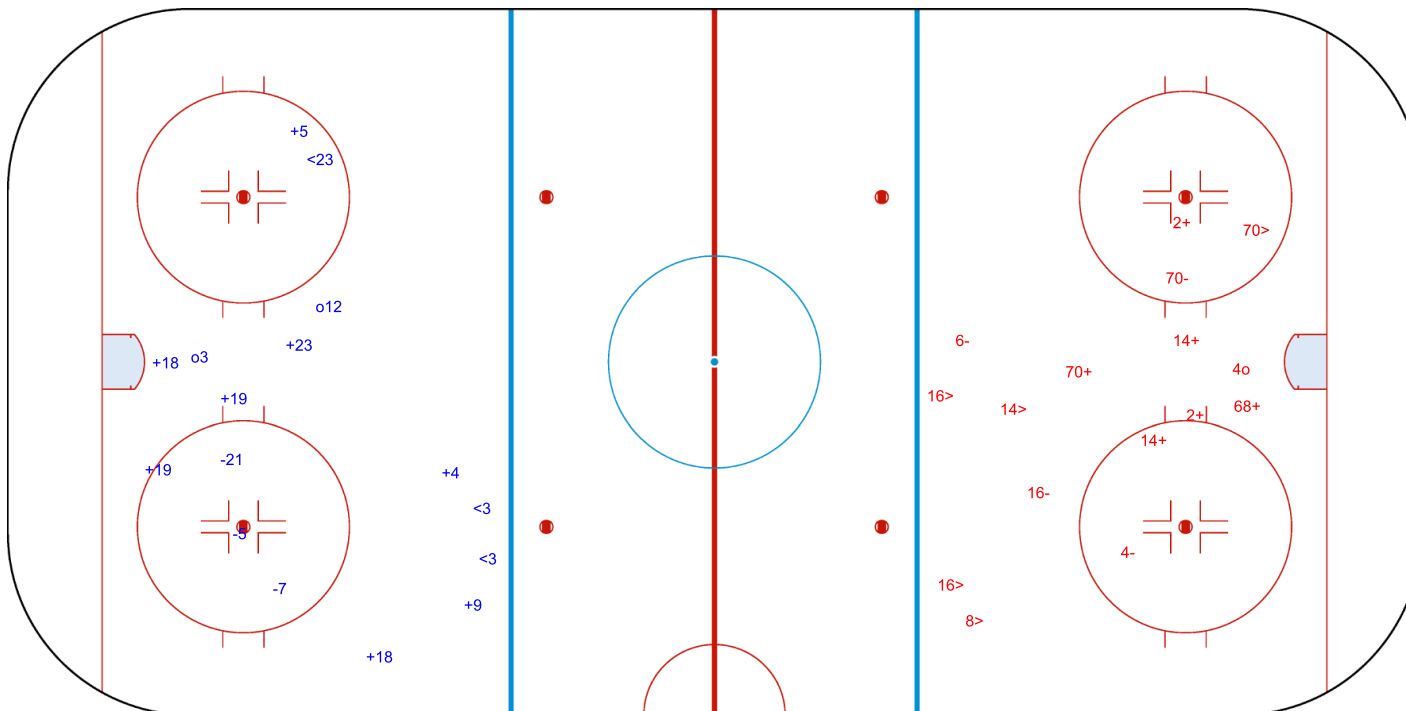

SHOT CHART
CRO - ROU

Shots by CRO
Goals (o): 1
SSP (<): 0

SSG (+): 4
SPG (-): 2

GK 1 of ROU

ROU

1st Period

CRO

Shots by ROU
Goals (o): 0
SSP (>): 3

SSG (+): 12
SPG (-): 2

GK 1 of CRO

Shots by ROU

Goals (o): 2 SSG (+): 8

SSP (<): 3 SPG (-): 3

GK 1 of CRO

2nd Period

Shots by CRO