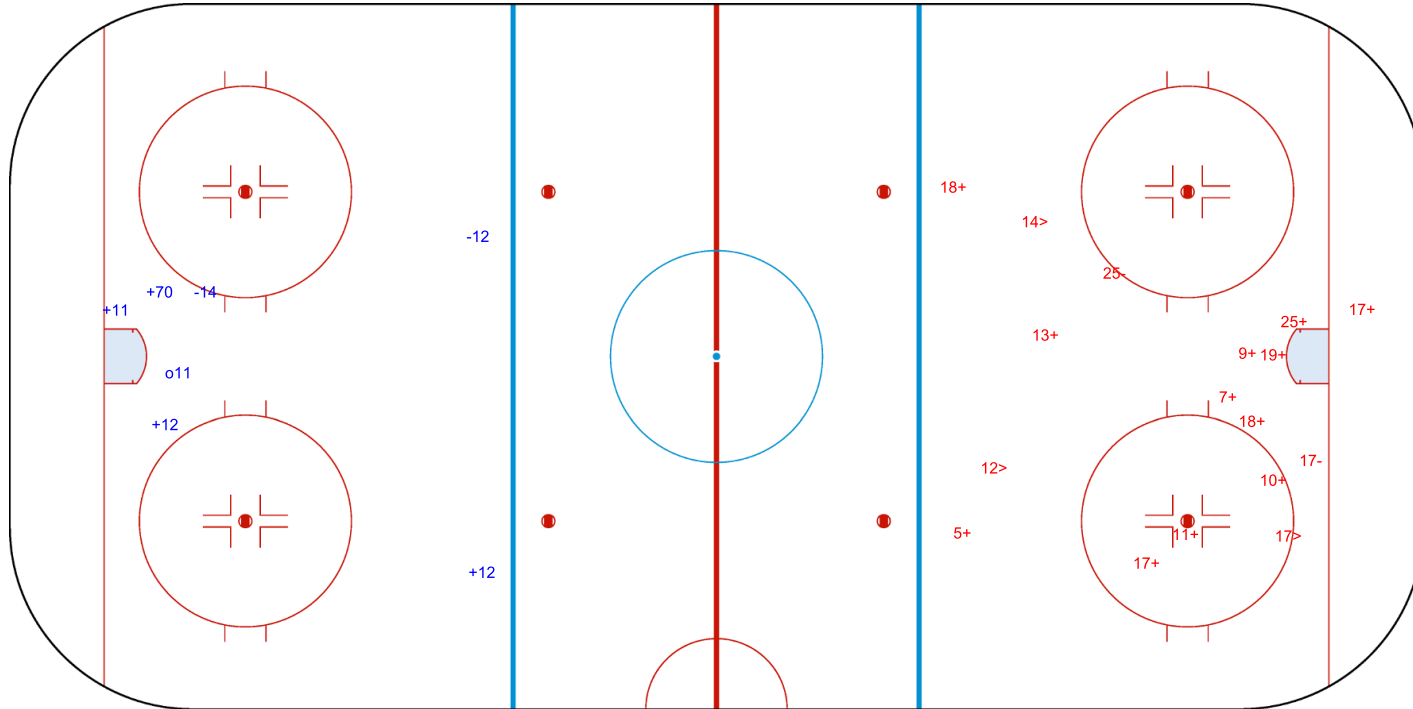

SHOT CHART
CRO - ROU

Shots by CRO
Goals (o): 1
SSP (<): 0

SSG (+): 4
SPG (-): 2

GK 1 of ROU

ROU

1st Period

CRO

Shots by ROU
Goals (o): 0
SSP (>): 3

SSG (+): 12
SPG (-): 2

GK 1 of CRO

Shots by ROU

Goals (o): 2 SSG (+): 8

SSP (<): 3 SPG (-): 3

GK 1 of CRO

2nd Period

Shots by CRO