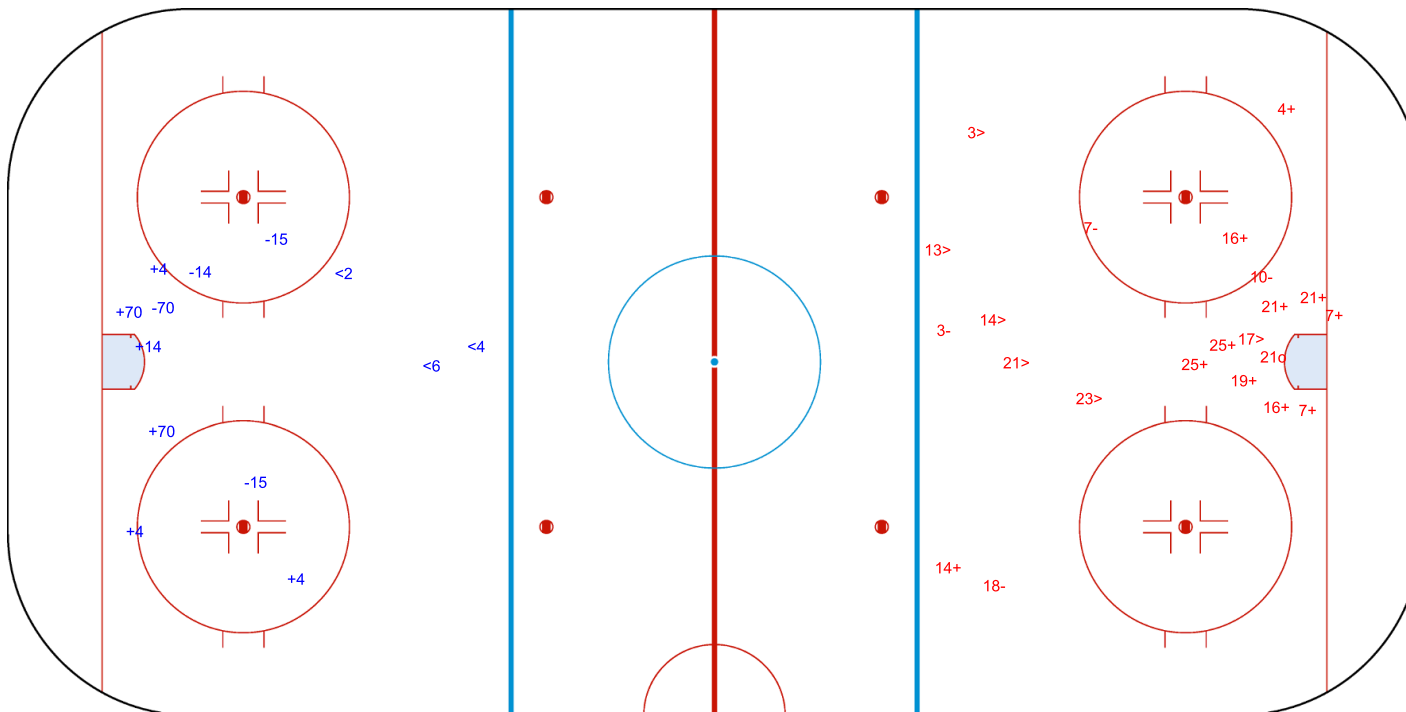

Goals (o): 1 SSG (+): 6

SSP (>): 5 SPG (-): 4

GK 1 of ROU

Shots by CRO

Goals (o): 0 SSG (+): 6
SSP (<): 3 SPG (-): 4

GK 1 of ROU

3rd Period

Shots by ROU